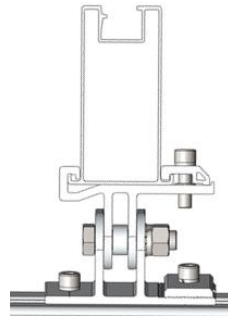

PV-ezRack East/West Adjustable Bracket for T-Rail 110, grounding

- Assembly

Install with T110 Rail

- Component

PV-ezRack East/West Adjustable Bracket for T-Rail 110, grounding

Part No.: BR-R110/EW/G

- Technical Specification

Application	Compatible with Clenergy SolarTerrace II-A & SolarTerrace III-A
Fixing method	Fixing into T110 Rail with Z module
Dimensions	L50mm*W105mm*H101mm
Weight	458g
Packaging	45 units per carton
Material	Main Structure: AL6005-T5 Fasteners: SUS 304 O rubber rings: EPDM
Color	Silver(anodized, no less than 10µm)
Standard	AS NZS1170.2-2011